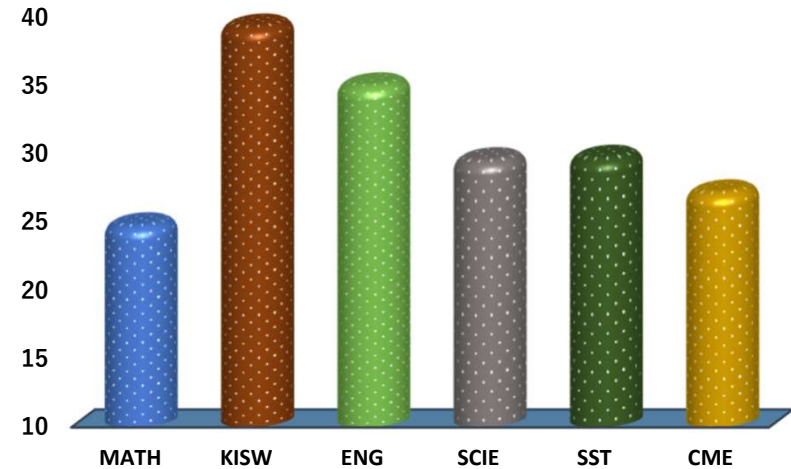

ABEL MEMORIAL

REGION: DAR ES SALAAM

SCHOOL AVERAGE

30.9

DISTRICT: KINONDONI

SUBJECT AND GRADE PERFORMANCE ANALYSIS

SUBJECT RANKING

KISWAHILI	39.2	78%	1
ENGLISH	34.9	70%	2
SOCIAL STUDIES	29.6	59%	3
SCIENCE	29.5	59%	4
CIVIC AND MORAL EDUCATION	27.1	54%	5
MATHEMATICS	24.7	49%	6

SUBJECT GRADE ANALYSIS

SUBJECT/GRADE	A	B	C	D	E
MATHEMATICS	2	2	8	4	1
KISWAHILI	9	6	2	0	0
ENGLISH	4	9	3	1	0
SCIENCE	3	5	7	2	0
SOCIAL STUDIES	0	10	5	2	0
CIVIC AND MORAL	1	6	6	3	1

OVERALL GRADE ANALYSIS

A	1	17	6%
B	8		47%
C	7		41%
D	1		6%
E	0		0%

CHART SUBJECT ANALYSIS

BOYS VS GIRLS PERFORMANCE